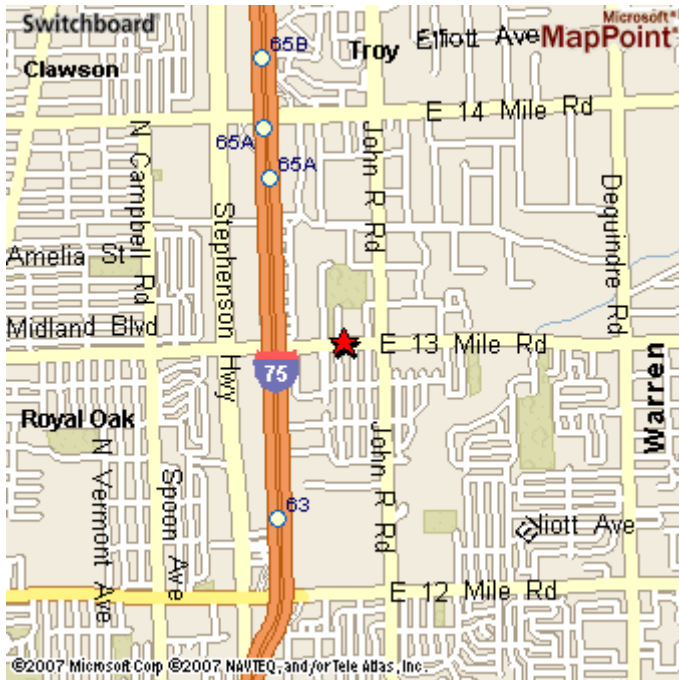

Lamphere High School
31201 Dorchester
Madison Heights, MI 48071

- Start at 23700 **21 MILE RD**, MACOMB going toward **RIDGEPOINTE DR** - go **0.4** mi
- Turn Left on **NORTH AVE** - go **1.0** mi
- Continue on **M-97** - go **4.7** mi
- Bear Right on **16 MILE RD** - go **9.0** mi
- Continue on **E BIG BEAVER RD** - go **2.2** mi
- Make a U-Turn on **E BIG BEAVER RD** - go **0.1** mi
- Turn Right on **ROCHESTER RD** - go **0.5** mi
- Continue on **STEPHENSON HWY** - go **2.6** mi
- Turn Right on **W 13 MILE RD** - go **0.2** mi
- Turn Right on **DORCHESTER AVE** - go **0.1** mi
- Arrive at 31201 **DORCHESTER AVE**, MADISON