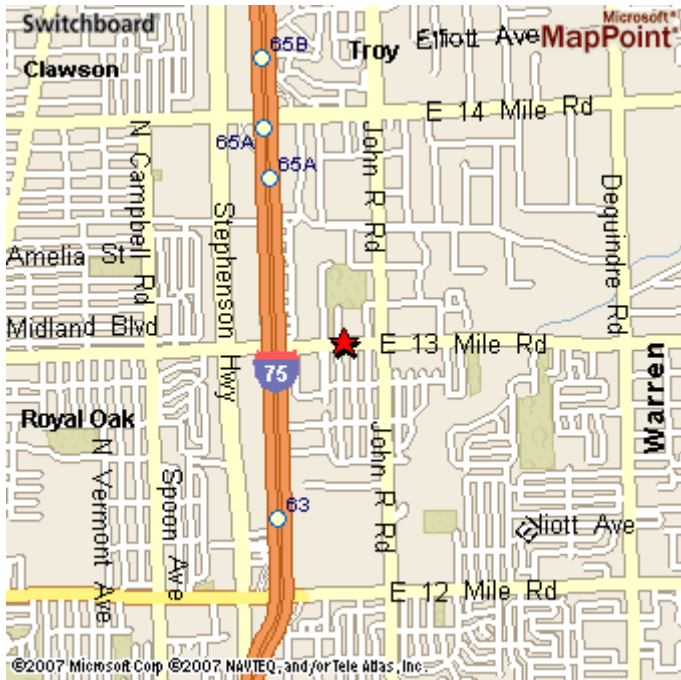

Lamphere High School
31201 Dorchester
Madison Heights, MI 48071

- Start at 23700 **21 MILE RD**, MACOMB going toward **RIDGEPOINTE DR** - go **0.4** mi
- Turn Left on **NORTH AVE** - go **1.0** mi
- Continue on **M-97** - go **4.7** mi
- Bear Right on **16 MILE RD** - go **9.0** mi
- Continue on **E BIG BEAVER RD** - go **2.2** mi
- Make a U-Turn on **E BIG BEAVER RD** - go **0.1** mi
- Turn Right on **ROCHESTER RD** - go **0.5** mi
- Continue on **STEPHENSON HWY** - go **2.6** mi
- Turn Right on **W 13 MILE RD** - go **0.2** mi
- Turn Right on **DORCHESTER AVE** - go **0.1** mi
- Arrive at 31201 **DORCHESTER AVE**, MADISON